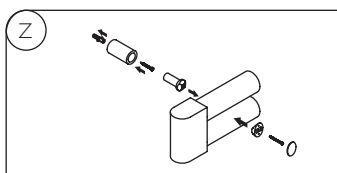

dati tecnici electro

W&C		9010		Colors		Colors		Chrome	
A	B			"pastels"		"specials"		Chrome	
mm	mm	W	Cod.	Cod.	Cod.	W	Cod.		
770	500	300	BAEP069050TB	BAEP069050TS	BAEP069050TS	-	-		
992	500	500	BAEP092050TB	BAEP092050TS	BAEP092050TS	300	BAEP092050TC		
1251	500	750	BAEP120050TB	BAEP120050TS	BAEP120050TS	500	BAEP120050TC		
1880	500	1000	BAEP180050TB	BAEP180050TS	BAEP180050TS	750	BAEP180050TC		

Per versione Fil pilot senza spina, sostituire nel codice il carattere 'T' con 'F'. - For fil pilot version without plug, replace the letter 'T' with 'F' in the code.

Pour la version Fil pilot sans connecteur, remplacer dans le code le caractère 'T' par 'F'. - Para versión hilo piloto sin enchufe, reemplazar en el código la letra 'T' por 'F'.

Sistemi di fissaggio a parete

Wall fastening systems
Systèmes d'installation murale
Sistemas de fijación a la pared