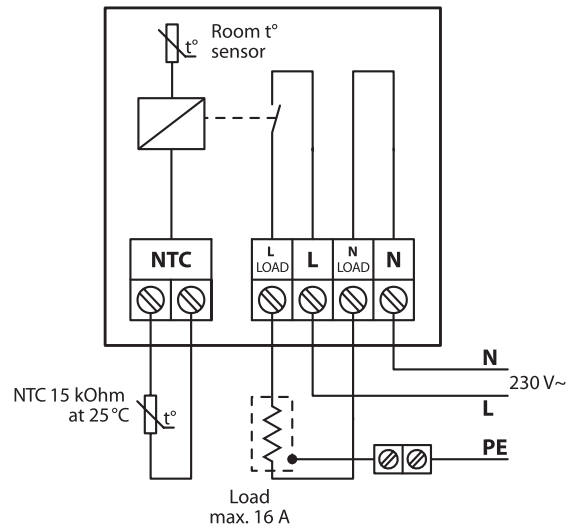

Connection scheme